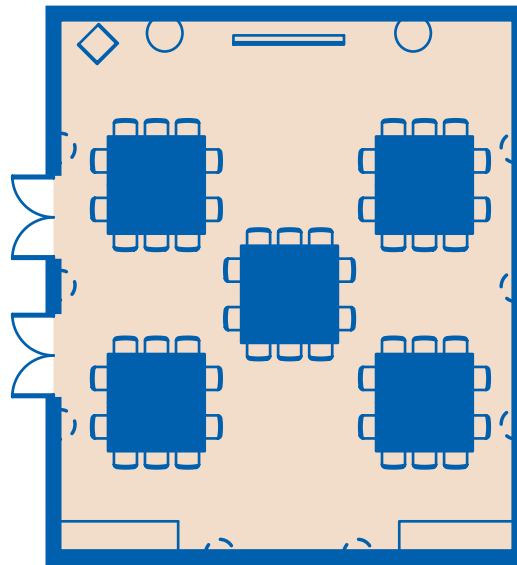

Sonora Resort Banquet Seating

- A. U-Shape 36 Seats**
- B. Round 50 Seats**
- C. Classroom 48 Seats**
- D. Theatre 80 Seats**
- E. Hollow 42 Seats**