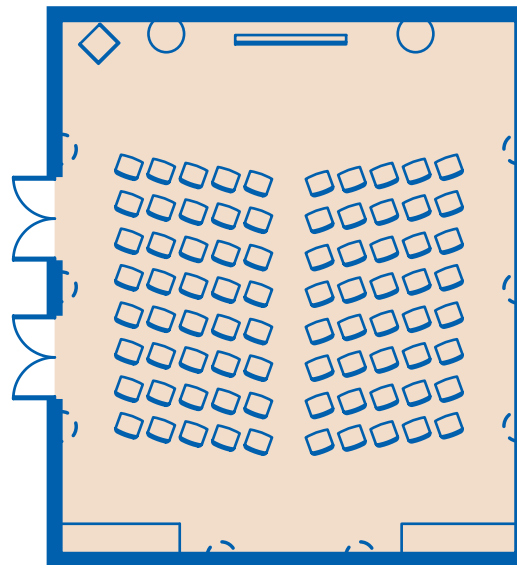

Sonora Resort Banquet Seating

- A. U-Shape 36 Seats**
- B. Round 50 Seats**
- C. Classroom 48 Seats**
- D. Theatre 80 Seats**
- E. Hollow 42 Seats**