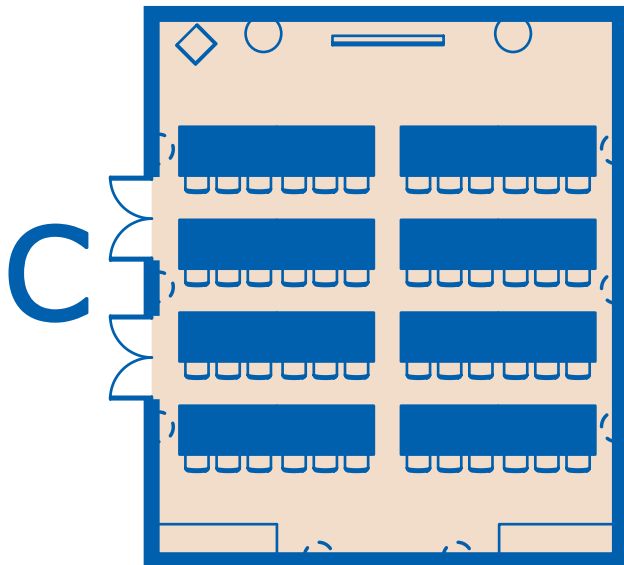

Sonora Resort Banquet Seating

- A. U-Shape 36 Seats**
- B. Round 50 Seats**
- C. Classroom 48 Seats**
- D. Theatre 80 Seats**
- E. Hollow 42 Seats**