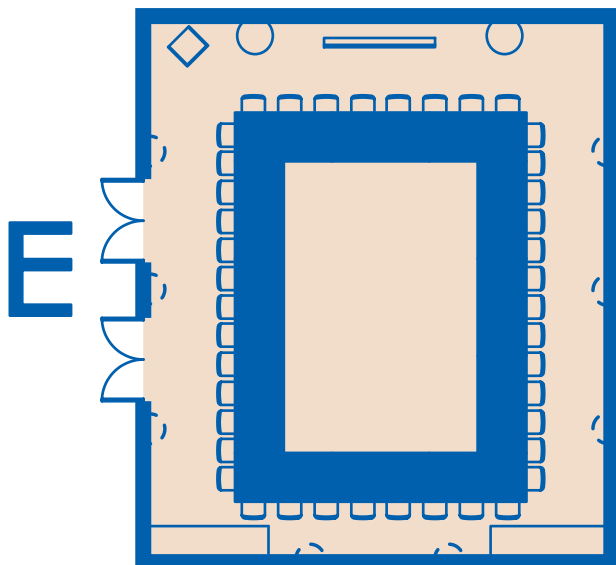

Sonora Resort Banquet Seating

- A. U-Shape 36 Seats**
- B. Round 50 Seats**
- C. Classroom 48 Seats**
- D. Theatre 80 Seats**
- E. Hollow 42 Seats**